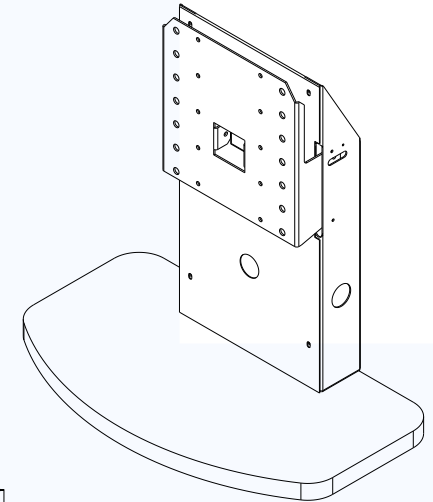

Countertop Touch Stand Dimensions

NOTE: These dimensions do not show the AIO mounting bracket

TOP VIEW

Dimensions in inches

Weight: 30 lbs.

FRONT VIEW

SIDE VIEW

SIDE VIEW - +10° TILT