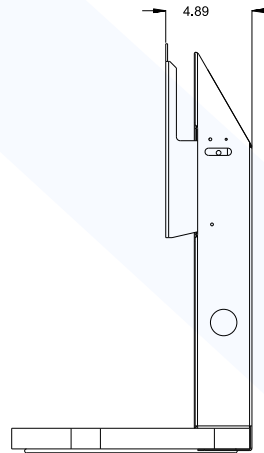

Countertop Touch Stand Dimensions

NOTE: These dimensions do not show the AIO mounting bracket

TOP VIEW

Dimensions in inches

Weight: 30 lbs.

FRONT VIEW

SIDE VIEW

SIDE VIEW - +10° TILT