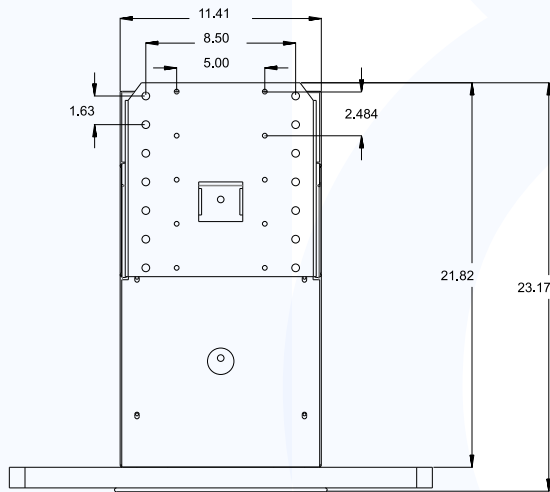

Countertop Touch Stand Dimensions

NOTE: These dimensions do not show the AIO mounting bracket

TOP VIEW

Dimensions in inches

Weight: 30 lbs.

FRONT VIEW

SIDE VIEW

SIDE VIEW - +10° TILT