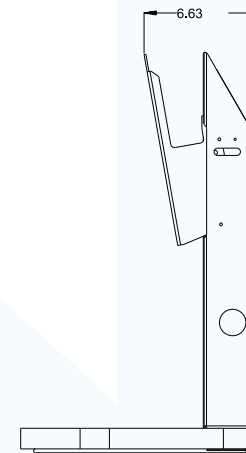

Countertop Touch Stand Dimensions

NOTE: These dimensions do not show the AIO mounting bracket

TOP VIEW

Dimensions in inches

Weight: 30 lbs.

FRONT VIEW

SIDE VIEW

SIDE VIEW - +10° TILT