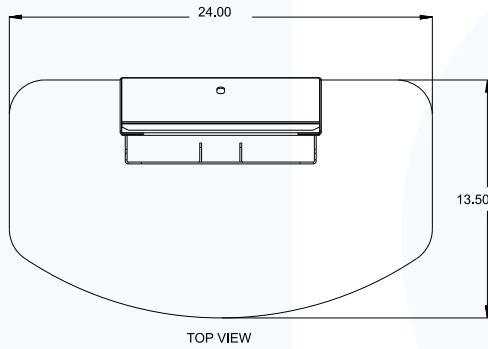

Countertop Touch Stand Dimensions

NOTE: These dimensions do not show the AIO mounting bracket

TOP VIEW

Dimensions in inches

Weight: 30 lbs.

FRONT VIEW

SIDE VIEW

SIDE VIEW - +10° TILT