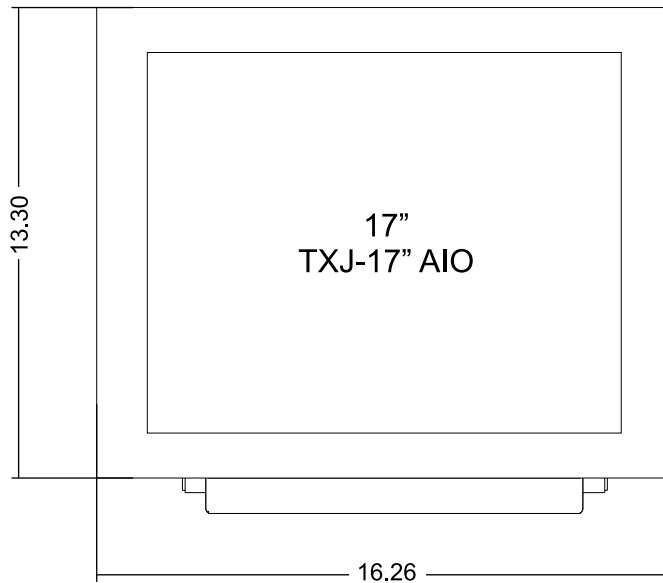

# AWE Angled Wall Enclosure

Shown with INSS-17"

Fits over standard wall outlet

Dimensions in inches

FRONT

SIDE