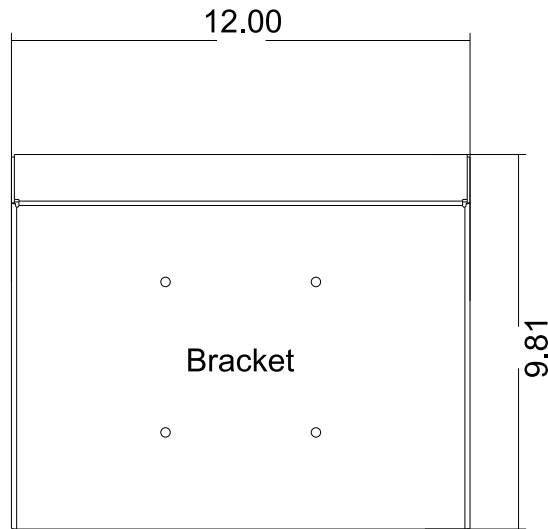

# AWE Angled Wall Enclosure

Shown with TXJ-15"

FRONT

SIDE

# AWE Angled Wall Enclosure

Shown with INSS-17"

Fits over standard wall outlet

Dimensions in inches

FRONT

SIDE