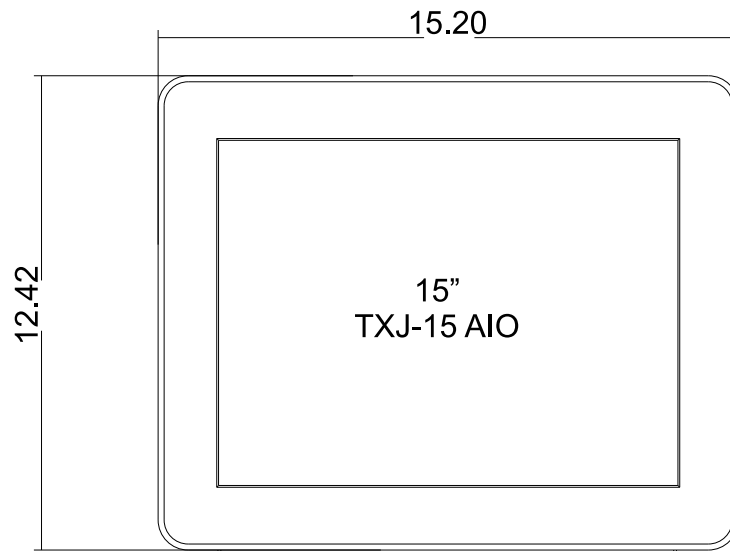

# AWE Angled Wall Enclosure

Shown with TXJ-15"

FRONT

SIDE

# AWE Angled Wall Enclosure

Shown with INSS-17"

Fits over standard wall outlet

Dimensions in inches

FRONT

SIDE