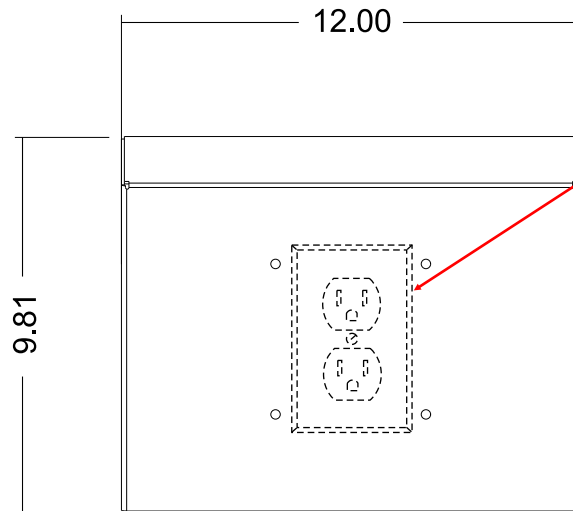

# AWE Angled Wall Enclosure

Shown with TXJ-15"

FRONT

SIDE

# AWE Angled Wall Enclosure

Shown with INSS-17"

Fits over standard wall outlet

Dimensions in inches

FRONT

SIDE