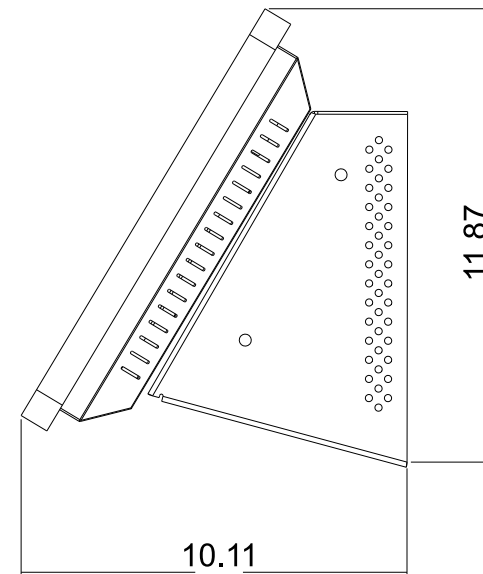

# AWE Angled Wall Enclosure

Shown with TXJ-15"

FRONT

SIDE

# AWE Angled Wall Enclosure

Shown with INSS-17"

Fits over standard wall outlet

Dimensions in inches

FRONT

SIDE